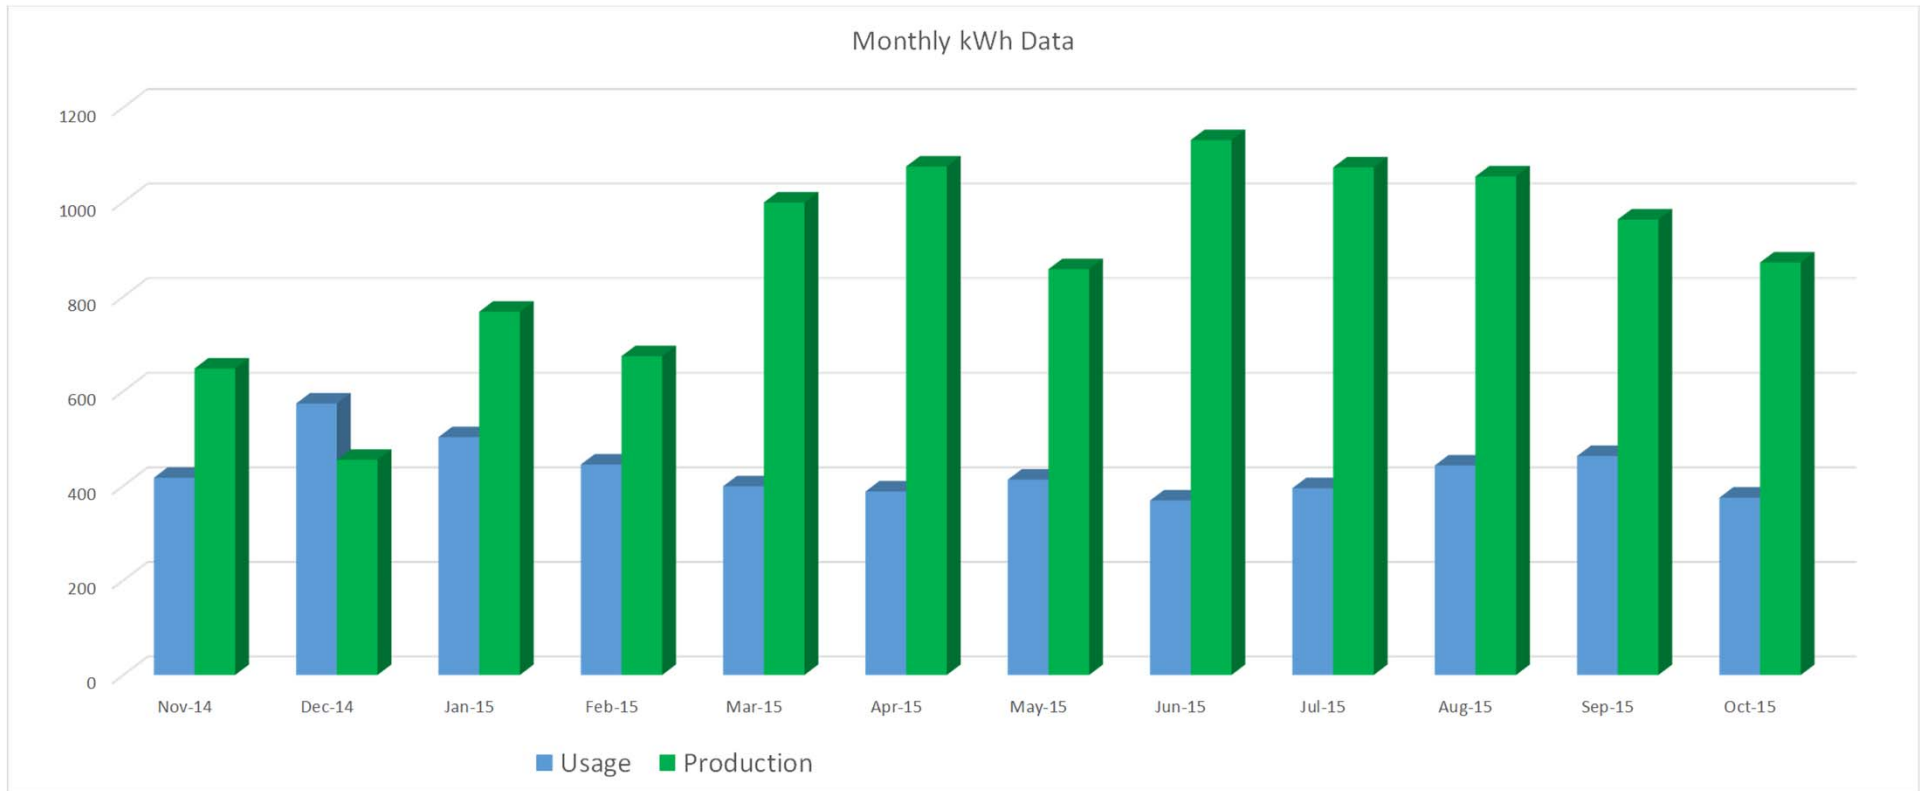

Previous Build One Year Performance Data

Previous Build Usage vs Production For One Year

ECO PERFORMANCE
BUILDERS

Previous Build Data Usage vs Production 1 Year